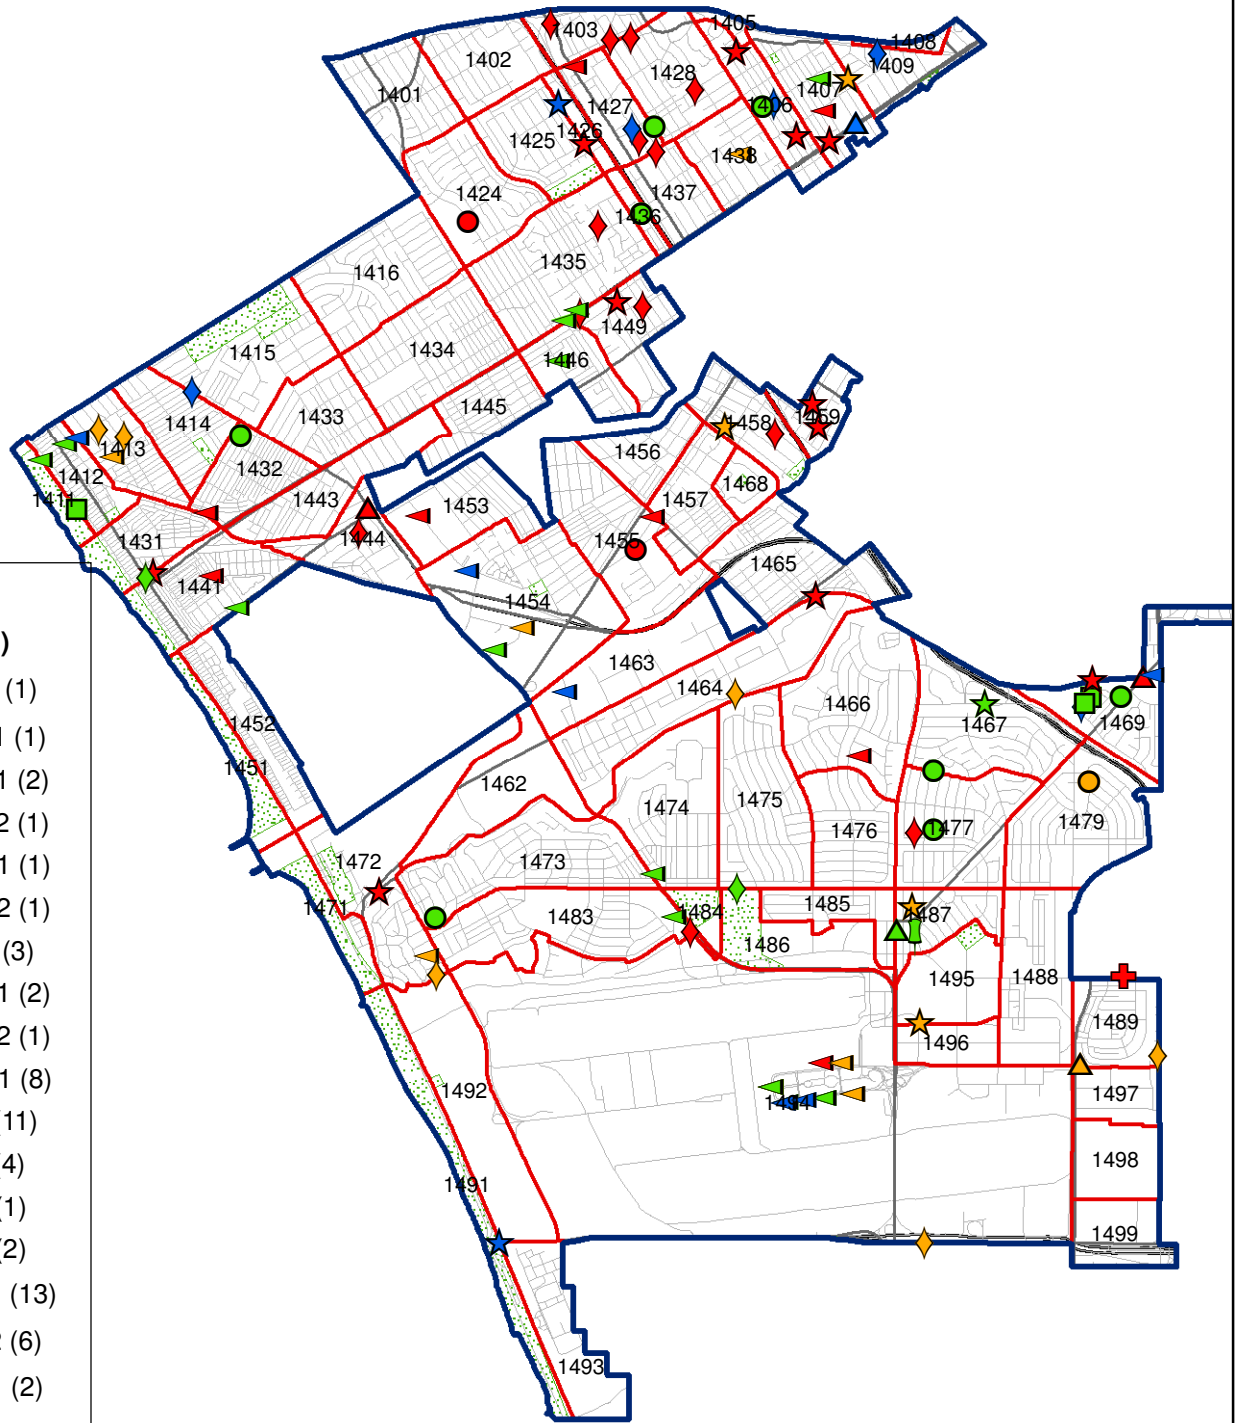

# PACIFIC AREA PART I CRIMES

### Legend

#### Crime Data (103)

- HOM PM1 (1)
- RAPE AM1 (1)
- ROBB AM1 (2)
- ROBB AM2 (1)
- ROBB PM1 (1)
- ROBB PM2 (1)
- AGG PM1 (3)
- BURG AM1 (2)
- BURG AM2 (1)
- BURG PM1 (8)
- GTA AM1 (11)
- GTA AM2 (4)
- GTA PM1 (1)
- GTA PM2 (2)
- BTFV AM1 (13)
- BTFV AM2 (6)
- BTFV PM1 (2)
- BTFV PM2 (5)
- THEFT AM1 (8)
- THEFT AM2 (9)
- THEFT PM1 (14)
- THEFT PM2 (7)

0.0 0.3 0.6 0.9 1.2 Miles

Watch 2 = AM2/PM1 = 0600 to 1759      Watch 3 = PM2/AM1 = 1800 to 0559

AM1 = 0000 to 0559

AM2 = 0600 to 1159

PM1 = 1200 to 1759

PM2 = 1800 to 2359