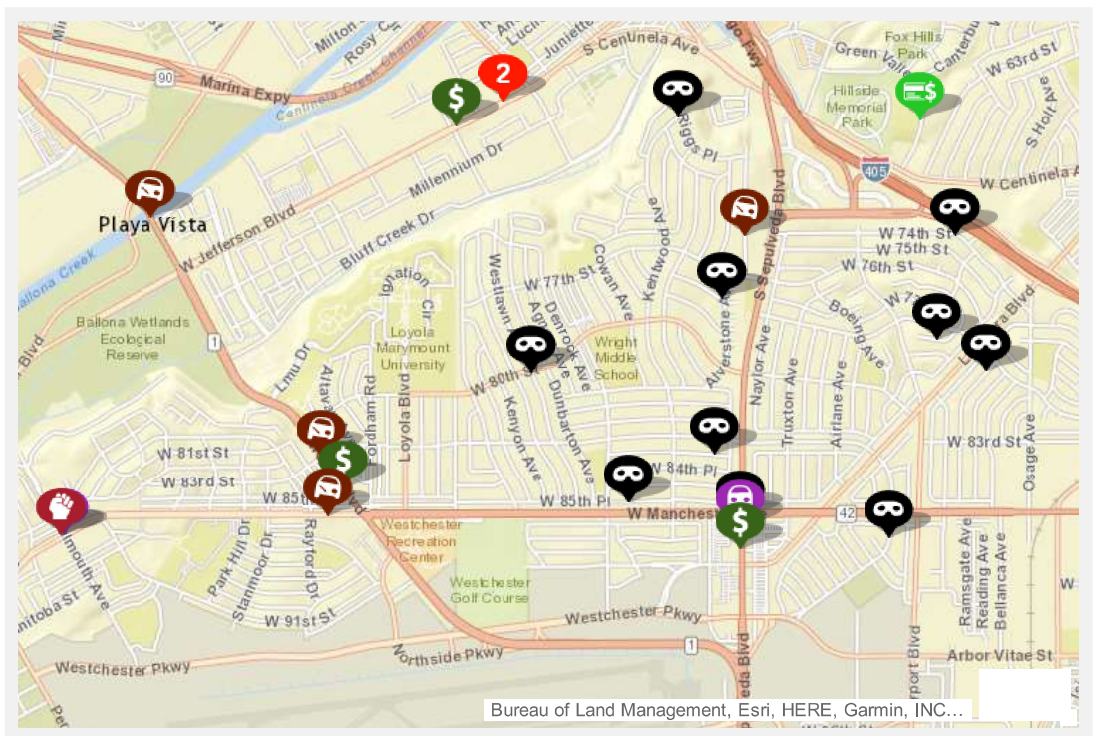

 Print

CrimeMapping.com Map

Wednesday, May 24, 2017 through Tuesday, May 30, 2017

Showing crime types: Arson, Assault, Burglary, Disturbing the Peace, Drugs / Alcohol Violations, DUI, Fraud, Homicide, Motor Vehicle Theft, Robbery, Sex Crimes, Theft / Larceny, Vandalism, Vehicle Break-In / Theft, Weapons

Show crime report Show crime chart

Grab the bottom/right borders to resize the map or the handle in the bottom right corner.

All representations on this map are distributed and transmitted "AS IS" without warranties of any kind, either express or implied including without limitation, warranties of title or implied warranties of merchantability or fitness for a particular purpose. In no event shall CrimeMapping.COM become liable to users of these data for any loss or damages, consequential or otherwise, including but not limited to time, money, goodwill, arising from the use, operation or modification of the data. The visual presentation of data is being provided strictly as a courtesy, not as an obligation to its users.