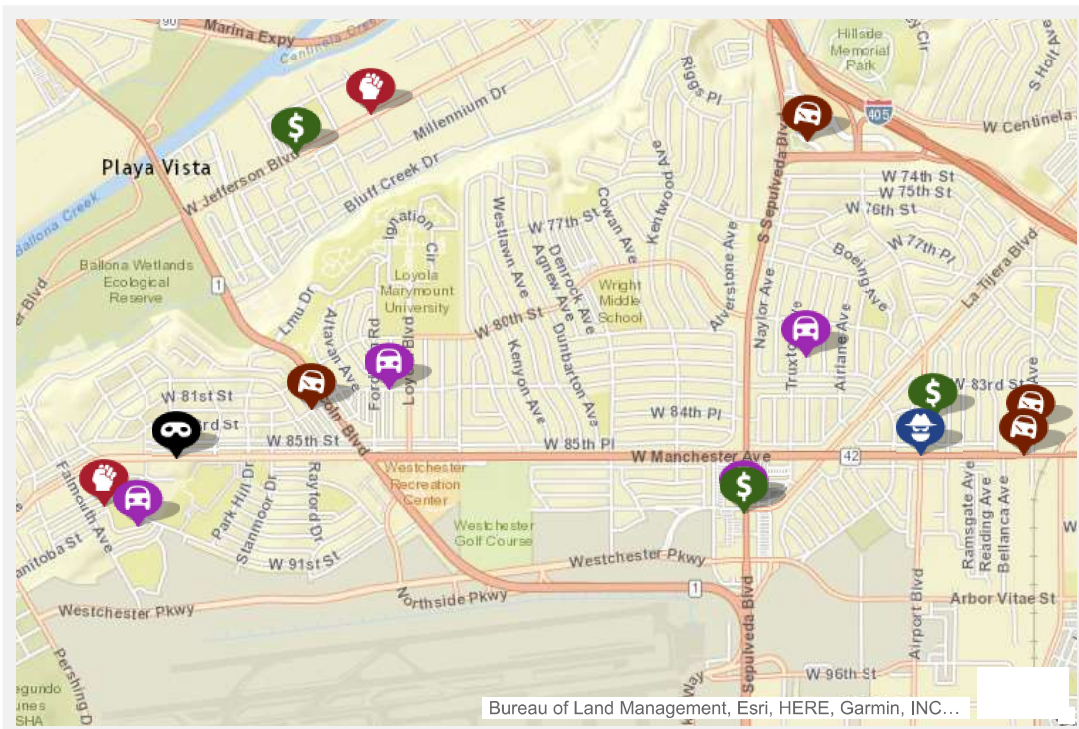

# CrimeMapping.com Map

Thursday, July 6, 2017 through Thursday, July 13, 2017

Showing crime types: Arson, Assault, Burglary, Disturbing the Peace, Drugs / Alcohol Violations, DUI, Fraud, Homicide, Motor Vehicle Theft, Robbery, Sex Crimes, Theft / Larceny, Vandalism, Vehicle Break-In / Theft, Weapons

Show crime report    Show crime chart

Grab the bottom/right borders to resize the map or the handle in the bottom right corner.

All representations on this map are distributed and transmitted "AS IS" without warranties of any kind, either express or implied including without limitation, warranties of title or implied warranties of merchantability or fitness for a particular purpose. In no event shall CrimeMapping.COM become liable to users of these data for any loss or damages, consequential or otherwise, including but not limited to time, money, goodwill, arising from the use, operation or modification of the data. The visual presentation of data is being provided strictly as a courtesy, not as an obligation to its users.